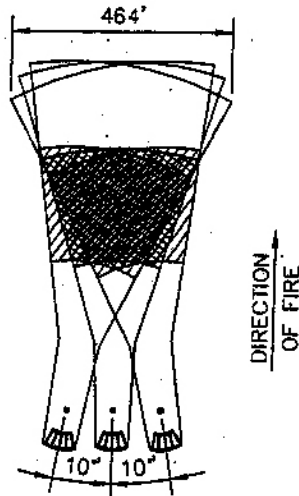

PARALLEL TRAP FIELDS

SCALE: 1" = 300'

LEGEND

 AREA OF MAXIMUM SHOTFALL

TOE-IN TRAP FIELDS

SCALE: 1" = 300'